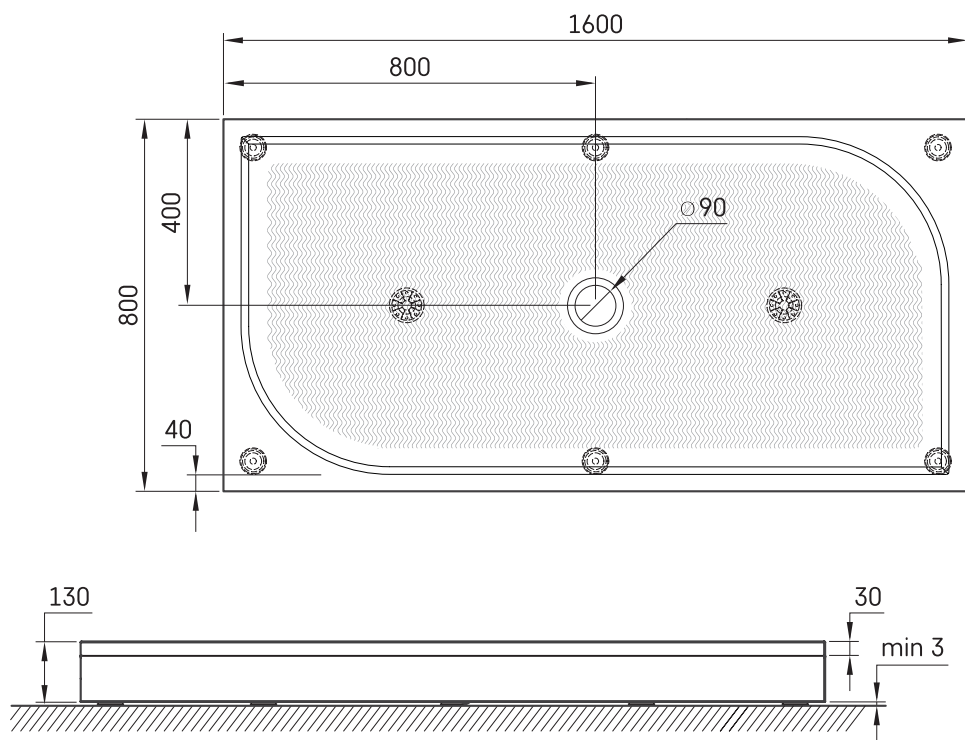

# LARGO 80x160

## TECHNICAL INFORMATION

Size: 800 x 1600 mm, h = 135 mm

Weight: 22 kg

### Optional:

Siphon TurboFlow,  $\varnothing$  90 mm: 0205302

## TECHNICAL DRAWINGS

View product: