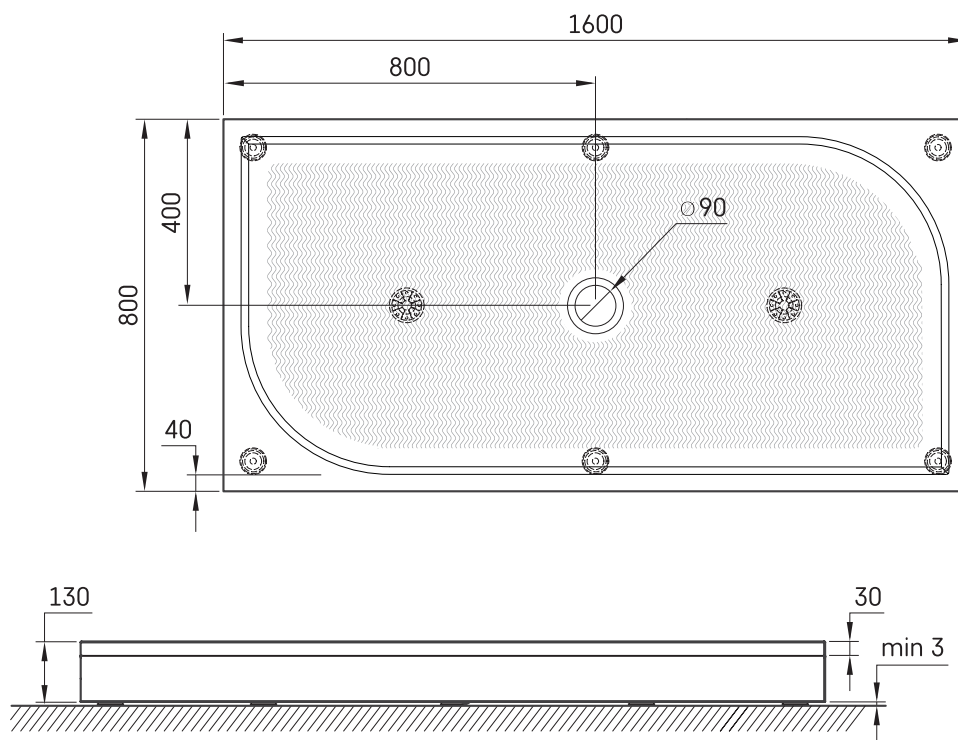

LARGO 80x160

TECHNICAL INFORMATION

Size: 800 x 1600 mm, h = 135 mm

Weight: 22 kg

Optional:

Siphon TurboFlow, \varnothing 90 mm: 0205302

TECHNICAL DRAWINGS

View product: