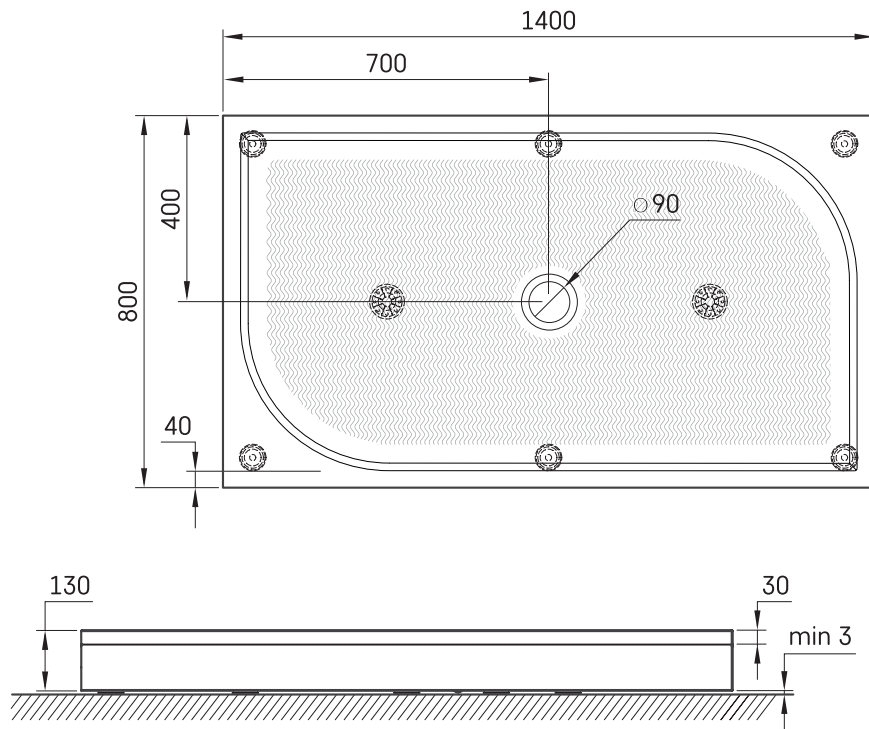

LARGO 80x140

TECHNICAL INFORMATION

Size: 800 x 1400 mm, h = 135 mm

Weight: 22 kg

Optional:

Siphon TurboFlow, \varnothing 90 mm: 0205302

TECHNICAL DRAWINGS

View product: