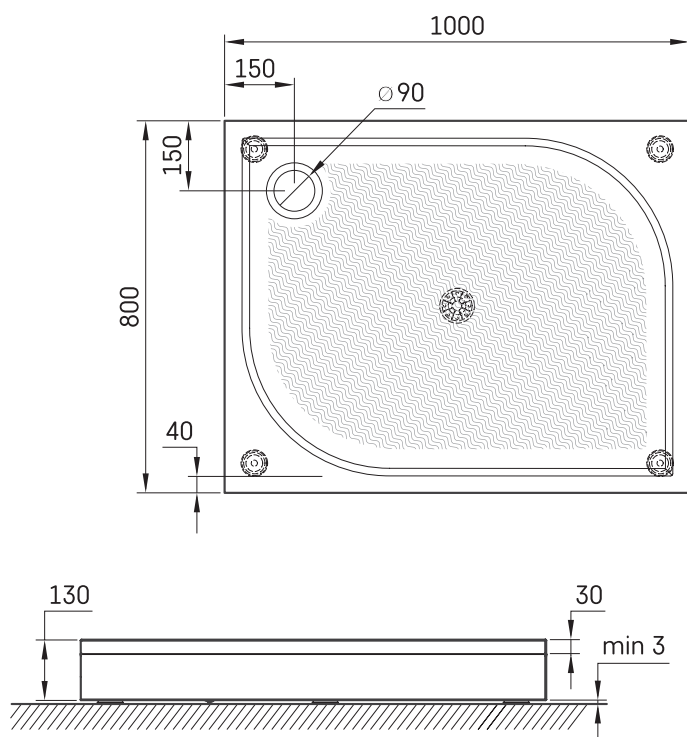

LARGO 80x100

TECHNICAL INFORMATION

Size: 800 x 1000 mm, h = 135 mm

Weight: 22 kg

Optional:

Siphon TurboFlow, \varnothing 90 mm: 0205302

TECHNICAL DRAWINGS

View product: