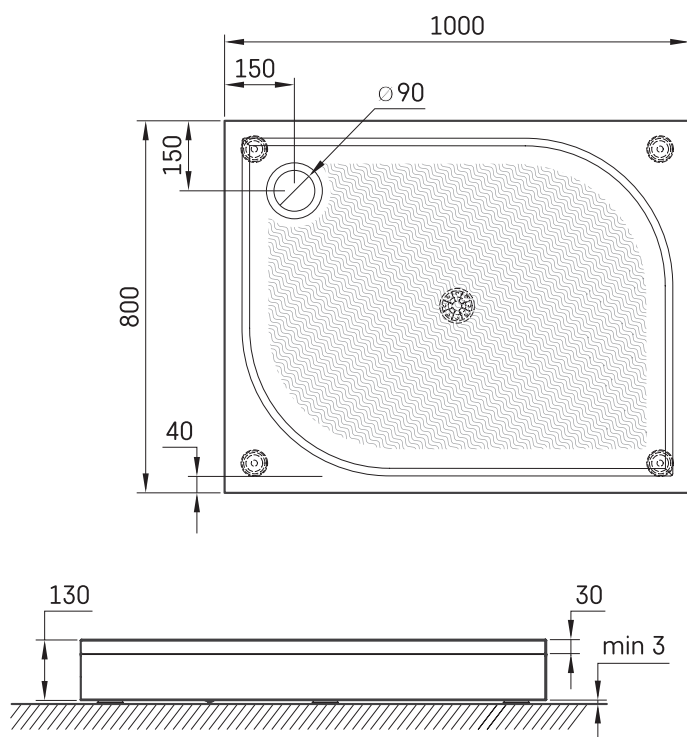

## TECHNICAL INFORMATION

Size: 800 x 1000 mm, h = 135 mm

Weight: 22 kg

### Optional:

Siphon TurboFlow,  $\varnothing$  90 mm: 0205302

## TECHNICAL DRAWINGS

View product: