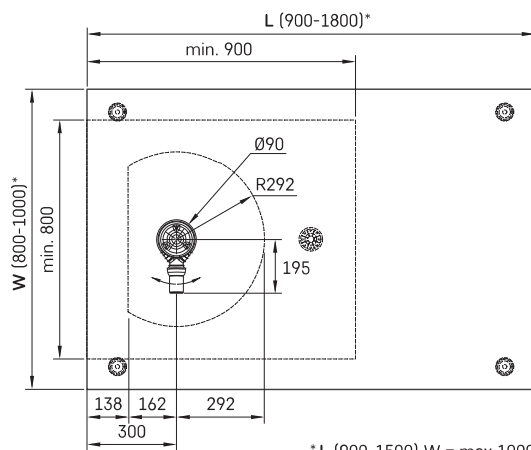

TECHNICAL DRAWINGS