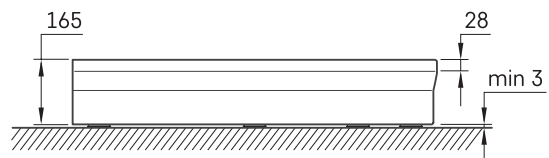

CLASSIC RO 90 R 500

TECHNICAL INFORMATION

Size: 900 x 900 mm, h = 165 mm

Weight: 22 kg

Optional:

Siphon TurboFlow, \varnothing 90 mm: 0205302

TECHNICAL DRAWINGS

View product: