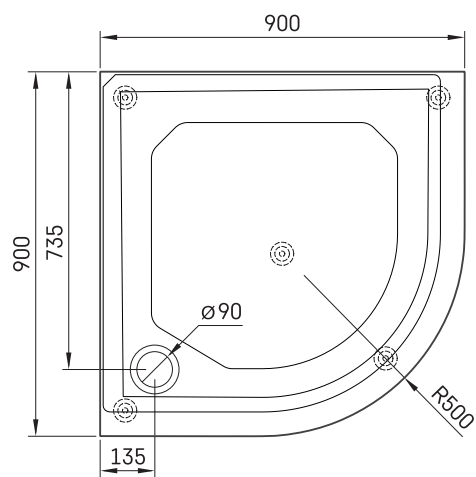

CLASSIC RO 90 R 500

TECHNICAL INFORMATION

Size: 900 x 900 mm, h = 165 mm

Weight: 22 kg

Optional:

Siphon TurboFlow, \varnothing 90 mm: 0205302

TECHNICAL DRAWINGS

View product: