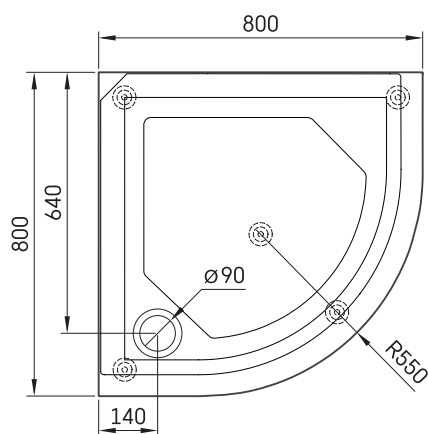

## TECHNICAL INFORMATION

Size: 800 x 800 mm, h = 165 mm

Weight: 22 kg

### Optional:

Siphon TurboFlow,  $\varnothing$  90 mm: 0205302

## TECHNICAL DRAWINGS

View product: