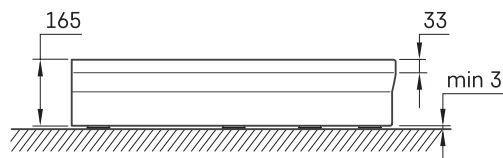

TECHNICAL DRAWINGS