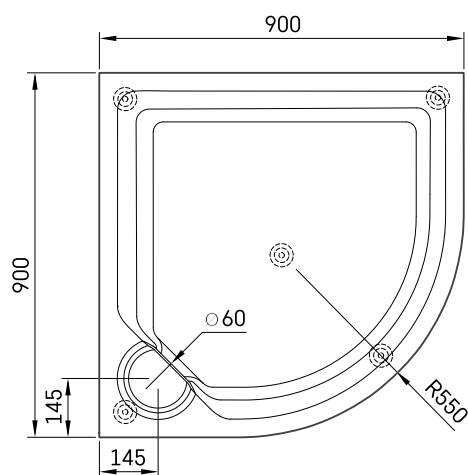

Classic New

TECHNICAL INFORMATION

Size: 900 x 900 mm, h = 154 mm

Weight: 50 kg

Optional:

Siphon TurboFlow, \varnothing 60 mm: 0205243

TECHNICAL DRAWINGS

View product: