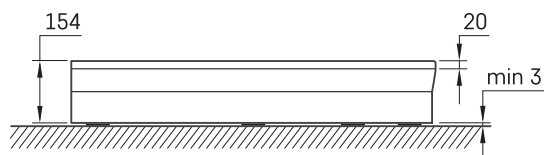

Classic New

TECHNICAL INFORMATION

Size: 900 x 900 mm, h = 154 mm

Weight: 50 kg

Optional:

Siphon TurboFlow, \varnothing 60 mm: 0205243

TECHNICAL DRAWINGS

View product: