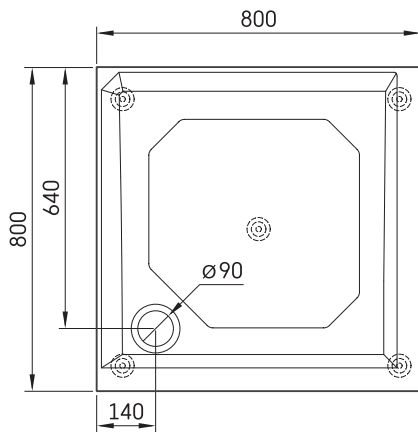

CLASSIC KV 80

TECHNICAL INFORMATION

Size: 800 x 800 mm, h = 165 mm

Weight: 22 kg

Optional:

Siphon TurboFlow, \varnothing 90 mm: 0205302

TECHNICAL DRAWINGS

View product: