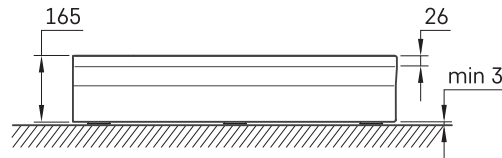

CLASSIC KV 80

TECHNICAL INFORMATION

Size: 800 x 800 mm, h = 165 mm

Weight: 22 kg

Optional:

Siphon TurboFlow, \varnothing 90 mm: 0205302

TECHNICAL DRAWINGS

View product: