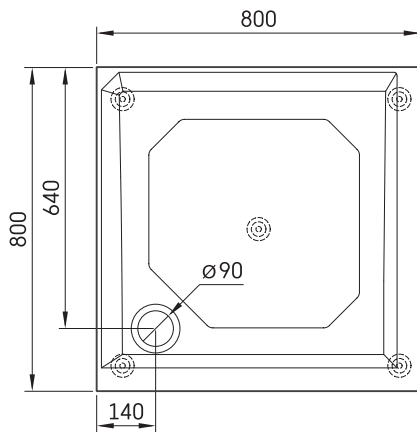

CLASSIC KV 80

TECHNICAL INFORMATION

Size: 800 x 800 mm, h = 165 mm

Weight: 22 kg

Optional:

Siphon TurboFlow, \varnothing 90 mm: 0205302

TECHNICAL DRAWINGS

View product: