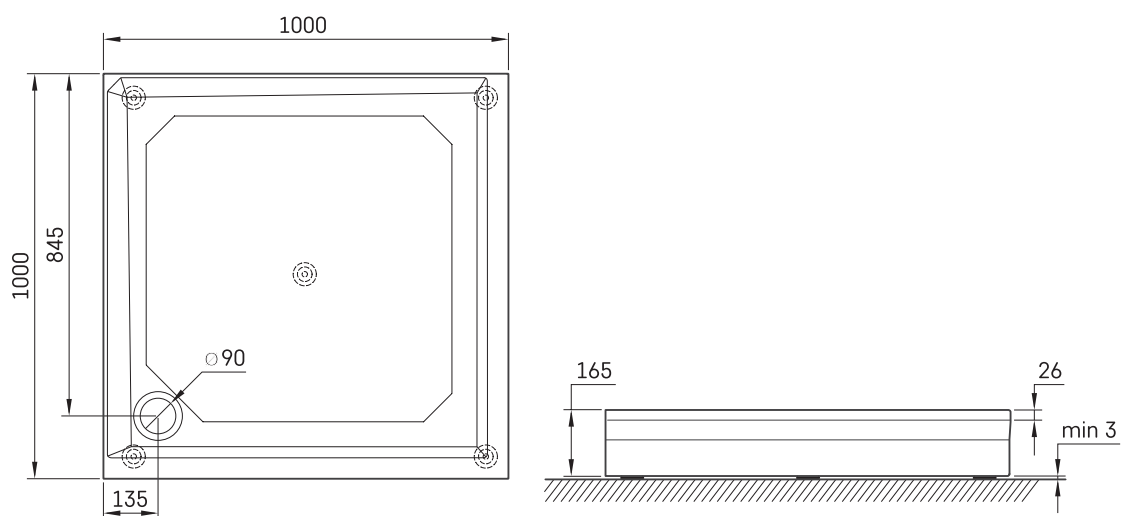

CLASSIC KV 100

TECHNICAL INFORMATION

Size: 1000 x 1000 mm, h = 165 mm

Weight: 42 kg

Optional:

Siphon TurboFlow, \varnothing 90 mm: 0205302

TECHNICAL DRAWINGS

View product: