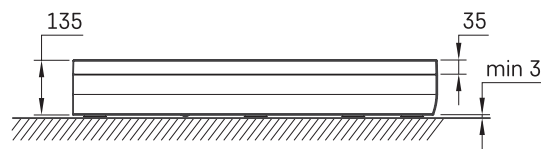

ART RO 90 R 550 4W

TECHNICAL INFORMATION

Size: 900 x 900 mm, h = 135 mm

Optional:

Siphon TurboFlow, \varnothing 90 mm: 0205302

TECHNICAL DRAWINGS

View product: