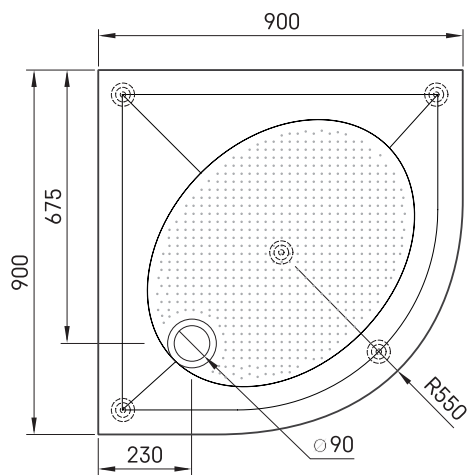

ART RO 90 R 550 4W

TECHNICAL INFORMATION

Size: 900 x 900 mm, h = 135 mm

Optional:

Siphon TurboFlow, \varnothing 90 mm: 0205302

TECHNICAL DRAWINGS

View product: