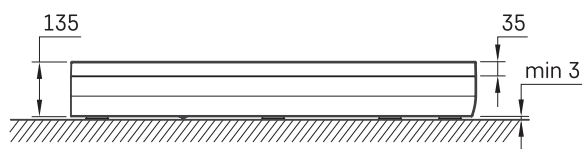

ART RO 100 R 550

TECHNICAL INFORMATION

Size: 1000 x 1000 mm, h = 135 mm

Optional:

Siphon TurboFlow, \varnothing 90 mm: 0205302

TECHNICAL DRAWINGS

View product: