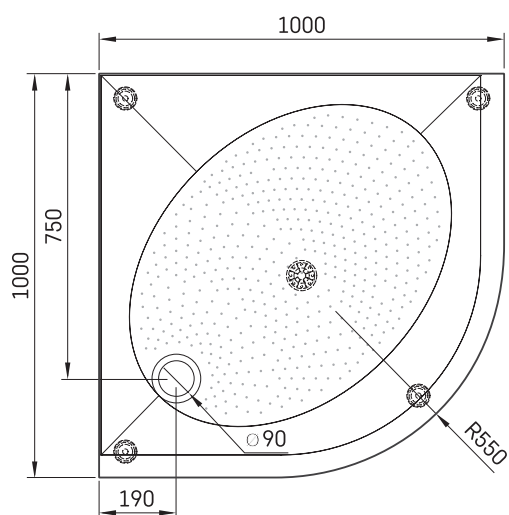

ART RO 100 R 550

TECHNICAL INFORMATION

Size: 1000 x 1000 mm, h = 135 mm

Optional:

Siphon TurboFlow, \varnothing 90 mm: 0205302

TECHNICAL DRAWINGS

View product: