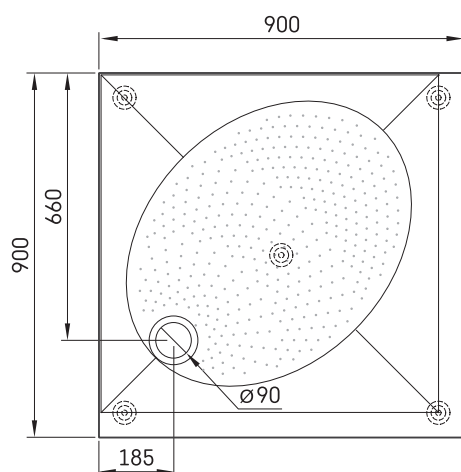

ART KV 90

TECHNICAL INFORMATION

Size: 900 x 900 mm, h = 135 mm

Optional:

Siphon TurboFlow, \varnothing 90 mm: 0205302

TECHNICAL DRAWINGS

View product: