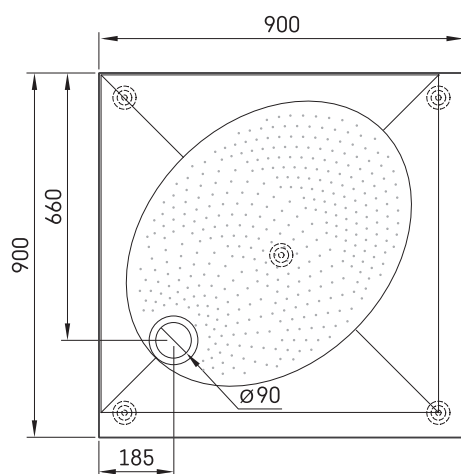

ART KV 90

TECHNICAL INFORMATION

Size: 900 x 900 mm, h = 135 mm

Optional:

Siphon TurboFlow, \varnothing 90 mm: 0205302

TECHNICAL DRAWINGS

View product: