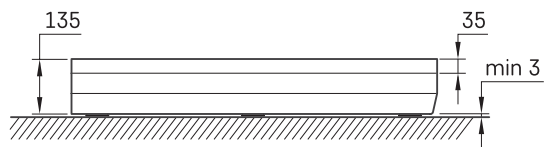

ART KV 90

TECHNICAL INFORMATION

Size: 900 x 900 mm, h = 135 mm

Optional:

Siphon TurboFlow, \varnothing 90 mm: 0205302

TECHNICAL DRAWINGS

View product: