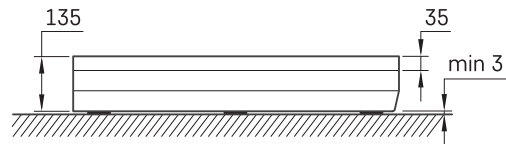

ART KV 80

TECHNICAL INFORMATION

Size: 800 x 800 mm, h = 135 mm

Optional:

Siphon TurboFlow, $\varnothing 90$ mm: 0205302

TECHNICAL DRAWINGS

View product: