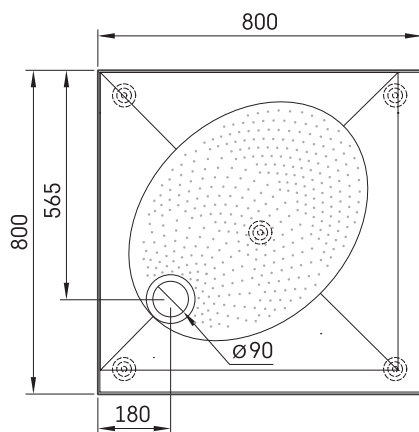

ART KV 80

TECHNICAL INFORMATION

Size: 800 x 800 mm, h = 135 mm

Optional:

Siphon TurboFlow, \varnothing 90 mm: 0205302

TECHNICAL DRAWINGS

View product: