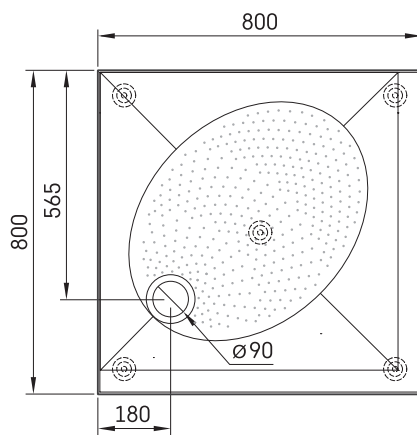

ART KV 80

TECHNICAL INFORMATION

Size: 800 x 800 mm, h = 135 mm

Optional:

Siphon TurboFlow, $\varnothing 90$ mm: 0205302

TECHNICAL DRAWINGS

View product: