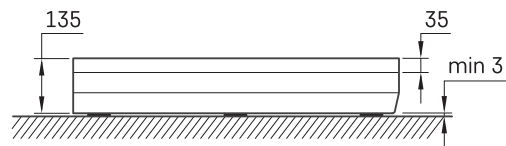

ART KV 80

TECHNICAL INFORMATION

Size: 800 x 800 mm, h = 135 mm

Optional:

Siphon TurboFlow, \varnothing 90 mm: 0205302

TECHNICAL DRAWINGS

View product: