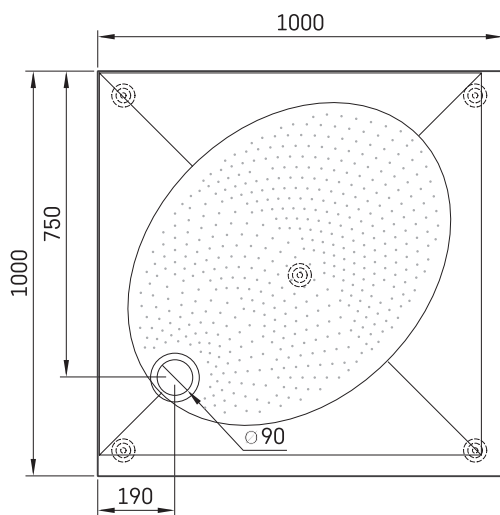

ART KV 100

TECHNICAL INFORMATION

Size: 1000 x 1000 mm, h = 135 mm

Optional:

Siphon TurboFlow, \varnothing 90 mm: 0205302

TECHNICAL DRAWINGS

View product: