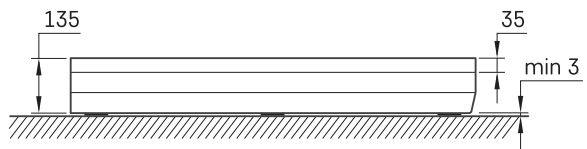

ART KV 100

TECHNICAL INFORMATION

Size: 1000 x 1000 mm, h = 135 mm

Optional:

Siphon TurboFlow, \varnothing 90 mm: 0205302

TECHNICAL DRAWINGS

View product: