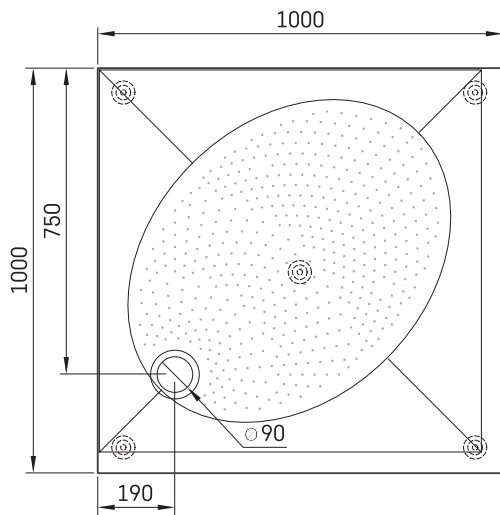

ART KV 100

TECHNICAL INFORMATION

Size: 1000 x 1000 mm, h = 135 mm

Optional:

Siphon TurboFlow, \varnothing 90 mm: 0205302

TECHNICAL DRAWINGS

View product: