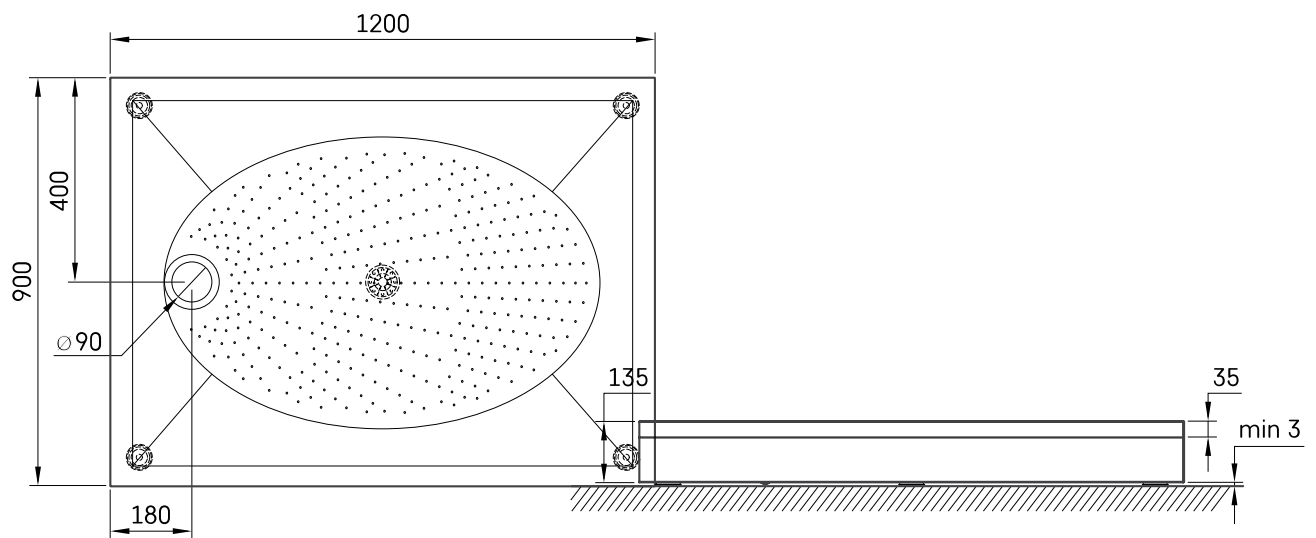

ART 90x120

TECHNICAL INFORMATION

Size: 900 x 1200 mm, h = 135 mm

Weight: 50 kg

Optional:

Siphon TurboFlow, \varnothing 90 mm: 0205302

TECHNICAL DRAWINGS

View product: