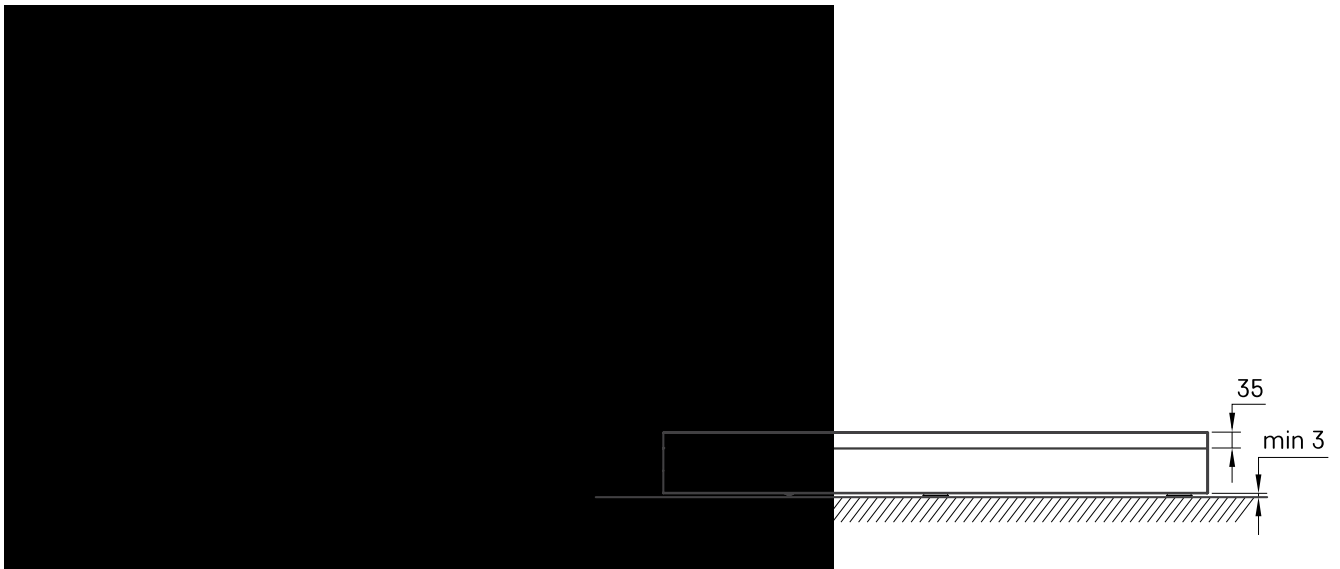

TECHNICAL DRAWINGS