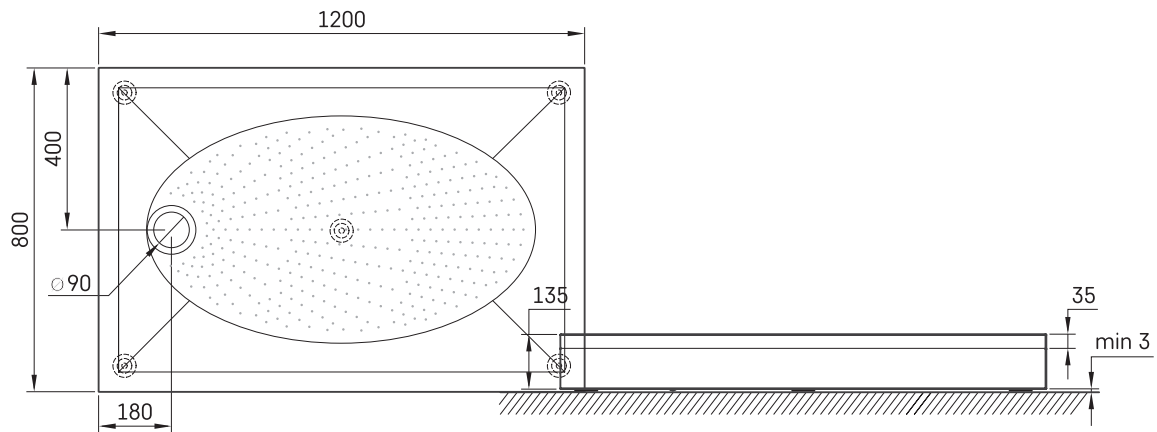

ART 80x120

TECHNICAL INFORMATION

Size: 800 x 1200 mm, h = 135 mm

Weight: 50 kg

Optional:

Siphon TurboFlow, \varnothing 90 mm: 0205302

TECHNICAL DRAWINGS

View product: