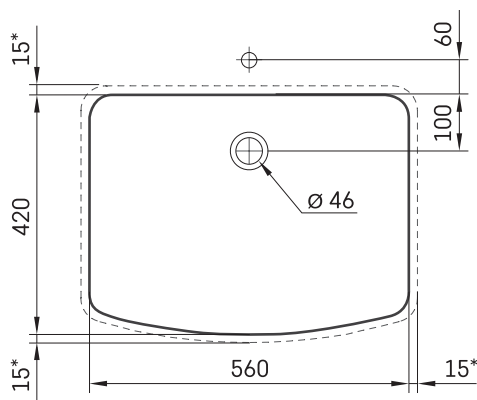

TECHNICAL DRAWINGS

Ūnijas iela 12a,
Rīga, Latvija

View product: