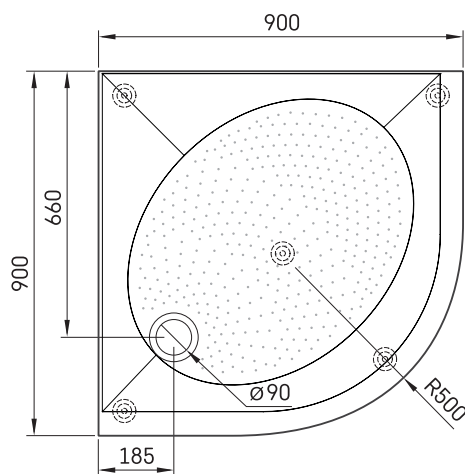

## TECHNICAL INFORMATION

Size: 900 x 900 mm, h = 135 mm

### Optional:

Siphon TurboFlow,  $\varnothing$  90 mm: 0205302

## TECHNICAL DRAWINGS

View product: