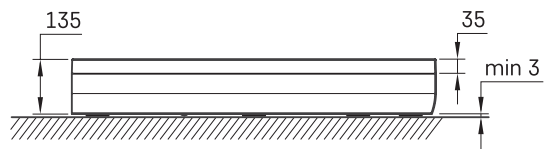

ART RO 90 R 500

TECHNICAL INFORMATION

Size: 900 x 900 mm, h = 135 mm

Optional:

Siphon TurboFlow, \varnothing 90 mm: 0205302

TECHNICAL DRAWINGS

View product: