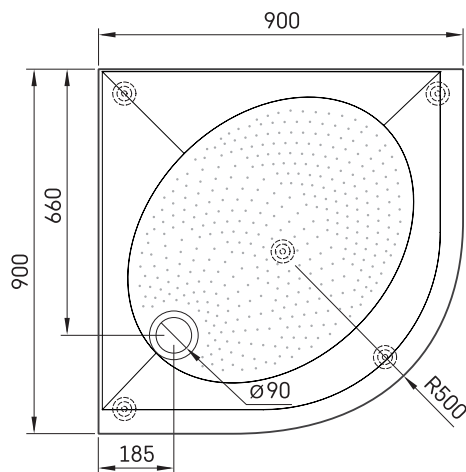

ART RO 90 R 500

TECHNICAL INFORMATION

Size: 900 x 900 mm, h = 135 mm

Optional:

Siphon TurboFlow, \varnothing 90 mm: 0205302

TECHNICAL DRAWINGS

View product: