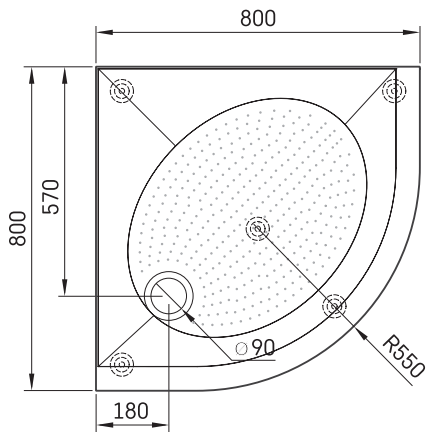

ART RO 80 R 550

TECHNICAL INFORMATION

Size: 800 x 800 mm, h = 135 mm

Optional:

Siphon TurboFlow, \varnothing 90 mm: 0205302

TECHNICAL DRAWINGS

View product: