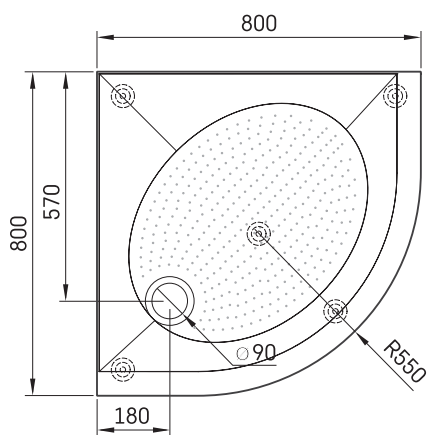

## TECHNICAL INFORMATION

Size: 800 x 800 mm, h = 135 mm

### Optional:

Siphon TurboFlow,  $\varnothing$  90 mm: 0205302

## TECHNICAL DRAWINGS

View product: