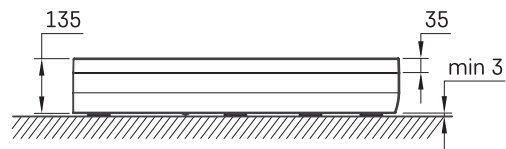

ART RO 80 R 550

TECHNICAL INFORMATION

Size: 800 x 800 mm, h = 135 mm

Optional:

Siphon TurboFlow, \varnothing 90 mm: 0205302

TECHNICAL DRAWINGS

View product: